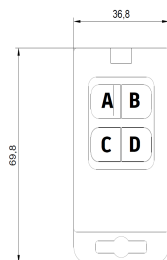

Wireless LED Lighthouse

SYF-8816RE

- Up To 60% Wire Saving
- 10-30 DCV
- Aluminum Housing/ PC Lens
- 13 Selectable Patterns
- 10m Distance Remote Control
- 2.4G Frequency
- Up to 10 Devices Simultaneously

Specifications

LED	High-power LED 3W x 6pcs
OPERATING VOLTAGE	12~30 VDC
CURRENT	Peak 1.0A @12V Avg. 0.5A @12V
MATERIAL	Lens: Polycarbonate Housing: Die-cast Aluminum
FLASH PATTERN	13 Selectable Patterns
PACKING	200 Pcs / ctn / 1.4'
MEETS	SAE J595 Class 1, ECE R65 Class 2, Amber Blue, ECE R10, IP 68