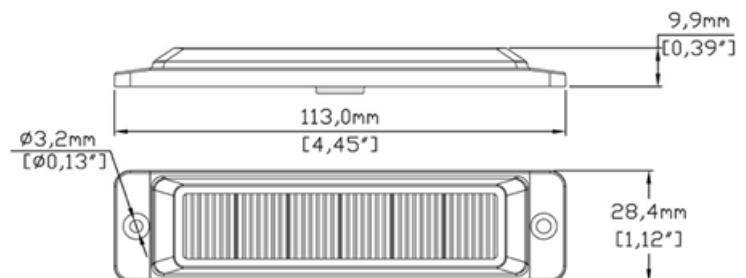

Wireless LED Lighthouse

SYF-8816RE

- Up To 60% Wire Saving
- 10-30 DCV
- Aluminum Housing/ PC Lens
- 13 Selectable Patterns
- 10m Distance Remote Control
- 2.4G Frequency
- Up to 10 Devices Simultaneously

Specifications

LED	High-power LED 3W x 6pcs
OPERATING VOLTAGE	12~30 VDC
CURRENT	Peak 1.0A @12V Avg. 0.5A @12V
MATERIAL	Lens: Polycarbonate Housing: Die-cast Aluminum
FLASH PATTERN	13 Selectable Patterns
PACKING	200 Pcs / ctn / 1.4'
MEETS	SAE J595 Class 1, ECE R65 Class 2, Amber Blue, ECE R10, IP 68