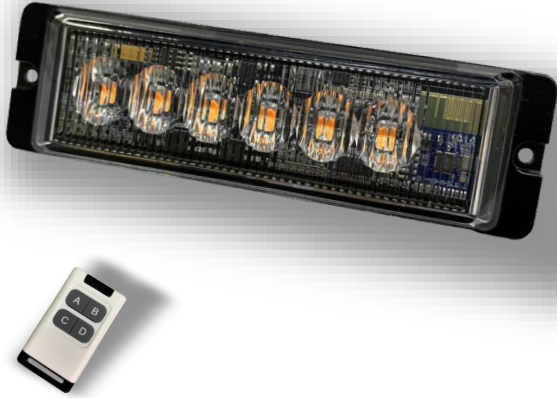

Wireless LED Lighthouse

SYF-8816RE

- Up To 60% Wire Saving
- 10-30 DCV
- Aluminum Housing/ PC Lens
- 13 Selectable Patterns
- 10m Distance Remote Control
- 2.4G Frequency
- Up to 10 Devices Simultaneously

Specifications

LED	High-power LED 3W x 6pcs
OPERATING VOLTAGE	12~30 VDC
CURRENT	Peak 1.0A @12V Avg. 0.5A @12V
MATERIAL	Lens: Polycarbonate Housing: Die-cast Aluminum
FLASH PATTERN	13 Selectable Patterns
PACKING	200 Pcs / ctn / 1.4'
MEETS	SAE J595 Class 1, ECE R65 Class 2, Amber Blue, ECE R10, IP 68